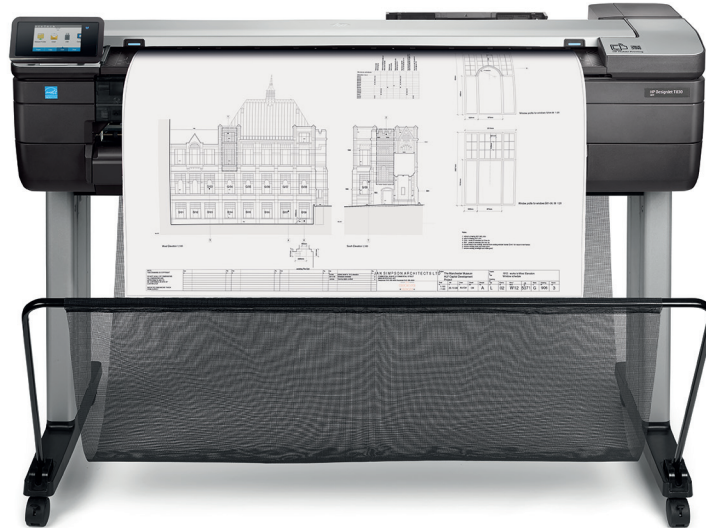

# HP DesignJet T830 Multifunction Printer

**Multifunction reinvented – built-in scanner at an unbeatable price.**

Print, scan, copy, and share – robust, compact 914-mm Wi-Fi MFP for office and construction

## CONVENIENT – Easy operation helps users save time

- Complete tasks intuitively – almost 3 times faster vs other devices<sup>3</sup> – one touchscreen works like a smartphone.
- Cut waste by 50% – print at half scale with automatic sheet feeder/tray; cut extra work, waste of wide rolls.<sup>4</sup>
- No LAN needed – move this MFP any time, any place your Wi-Fi signal can reach with wireless connectivity.<sup>5</sup>

## COLLABORATION – Mobile print/scan for team sharing

- Use integrated scanning to capture and share feedback, enable archiving, and more.
- The printer creates its own Wi-Fi network for easy connectivity with Wi-Fi Direct.
- Conveniently scan, share, print right from your smartphone or tablet<sup>6</sup>; enjoy a smartphone-like experience.
- Manage scans from your mobile device with the HP AiO Printer Remote app<sup>6</sup>, enabled by HP Mobile Printing.

**HP DesignJet**  
25 years reinventing design

<sup>1</sup> Based on 914-mm (36-inch) Wi-Fi integrated MFPs available in the market as of September, 2015.

<sup>2</sup> The HP DesignJet T830 Multifunction Printer is the most compact 914-mm (36-inch) device performing large-format print/scan/copy functions and is at least half the size (without the legs) based on H x W x L specifications published as of September, 2015.